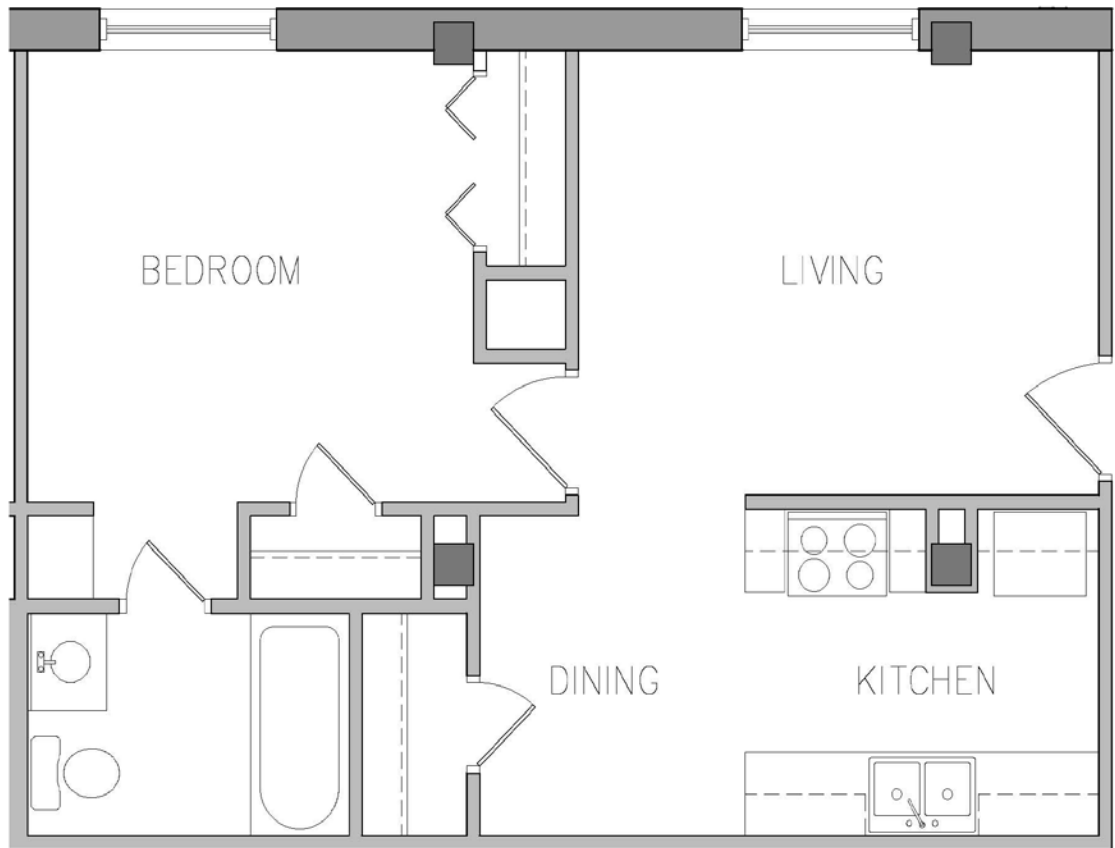

TURNER APARTMENTS

Units: 208, 308, 408, 508

Floors: 2 - 5

Type: 1 x 1

Floor plans are not to scale. There are no guarantees as to size, space and layout as all the images are rendered as artist conception. Due to the historical nature of the Turner building, each apartment is unique.