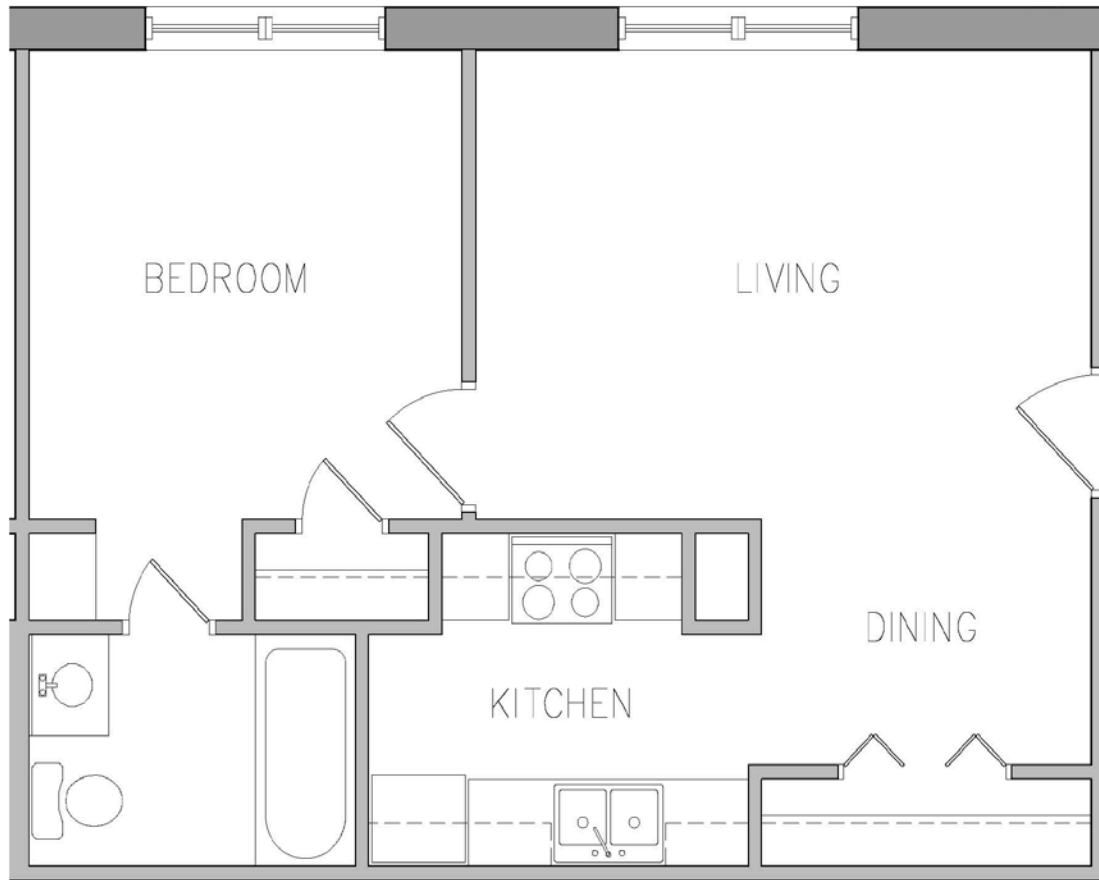

TURNER APARTMENTS

Unit: 606
Floor: 6
Type: 1 x 1

Floor plans are not to scale. There are no guarantees as to size, space and layout as all the images are rendered as artist conception. Due to the historical nature of the Turner building, each apartment is unique.